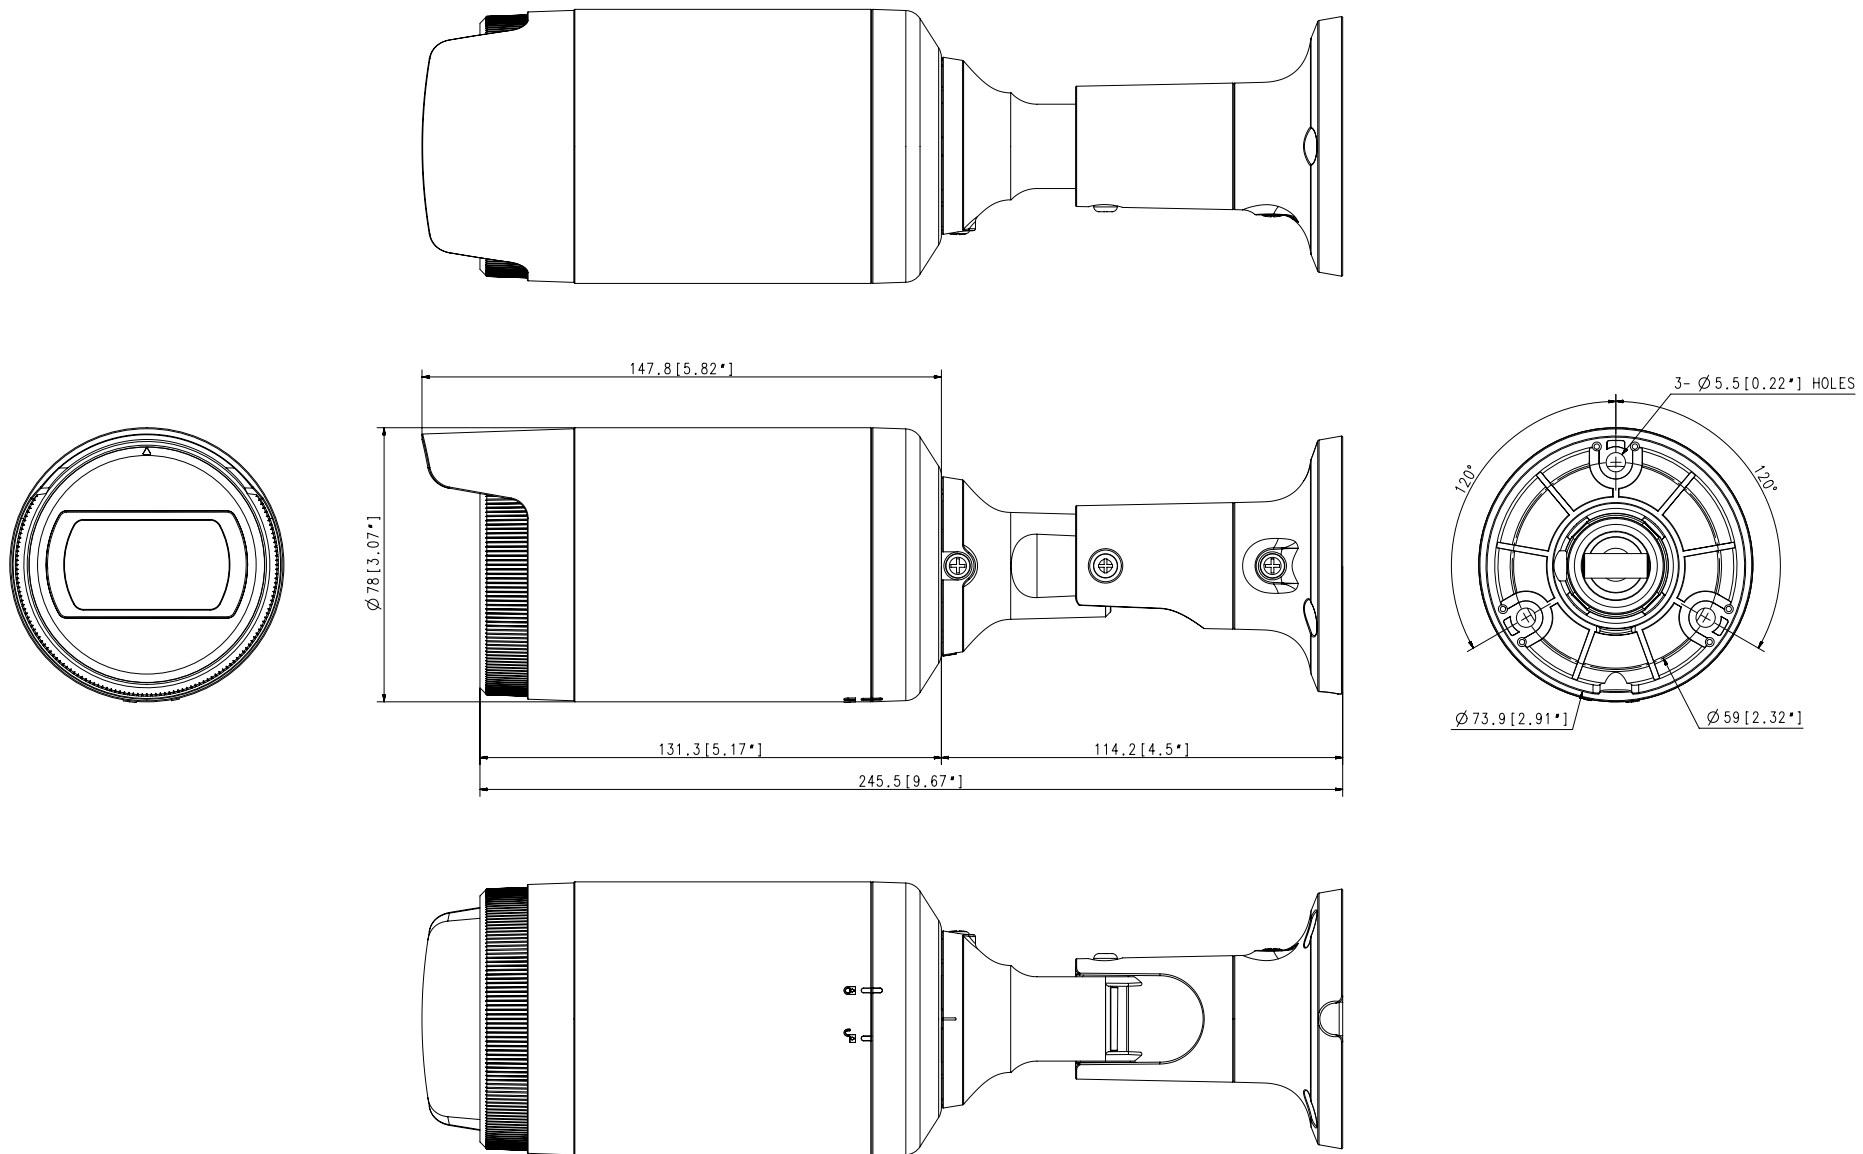

Mechanical

Color / Material	Dark gray / Plastic
Product Dimensions / Weight	Ø78.0xH262.0mm(Ø3.07xH10.32"), 380g(0.84 lb)

- The latest product information / specification can be found at hanwha-security.com
- Design and specifications are subject to change without notice.
- Wisenet is the proprietary brand of Hanwha Techwin, formerly known as Samsung Techwin.